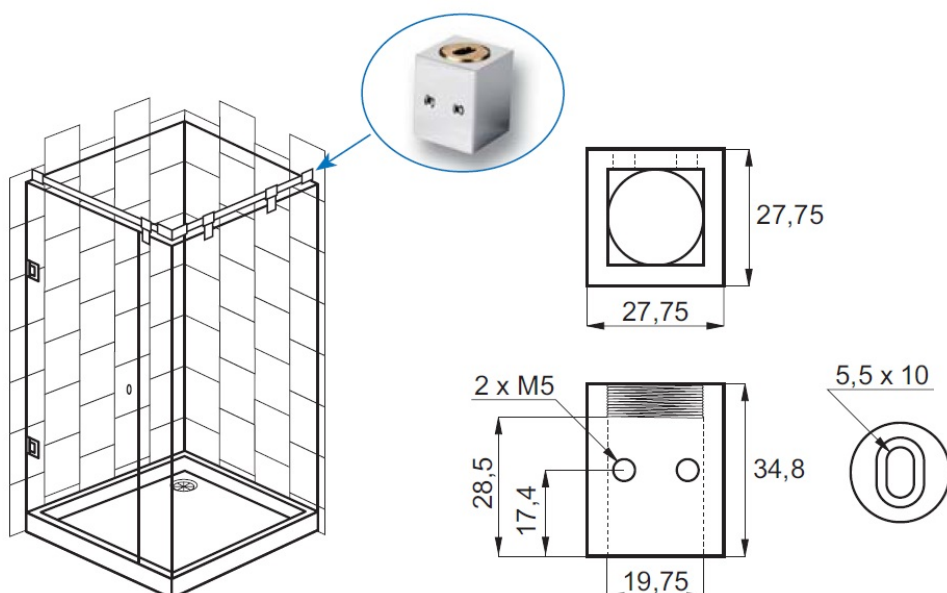

PRODUCT SHEET

Description:

Bar To Wall Bracket, F/19x19mm Square Tube, CPL

Item number:

15.24.300-1

Units	Box	Carton	HS Code	Barcode
Pcs.	1	50	8302419000	 5704866474641

SISO A/S

Mileparken 11
DK-2740 Skovlunde
Denmark
VAT: DK 24786013